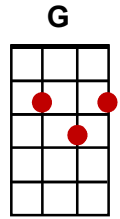

Wagon Wheel

(Old Crow Medicine Show)

Intro: **G D Em C G D C C**

G **D**
 Headed down south to the land of the pines
Em **C**
 And I'm thumbin' my way into North Caroline
G **D** **C** **C**
 Starin' up the road, and pray to God I see headlights

G **D**
 I made it down the coast in seventeen hours
Em **C**
 Pickin' me a bouquet of dogwood flowers
G **D** **C** **C**
 And I'm a-hopin' for Raleigh, I can see my baby tonight

Chorus: **G** **D**
 So rock me mama like a wagon wheel
Em **C**
 Rock me mama anyway you feel
G **D** **C** **C**
 Hey ...ey, mama rock me
G **D**
 Rock me mama like the wind and the rain
Em **C**
 Rock me mama like a south-bound train
G **D** **C** **C**
 Hey ...ey, mama rock me

G D Em C G D C C

G **D**
 Runnin' from the cold up in New England
Em **C**
 I was born to be a fiddler in an old-time stringband
G **D** **C** **C**
 My baby plays the gui-tar, I pick a ukulele now

G **D**
 Oh, the North country winters keep a-gettin' me now
Em **C**
 Lost my money playin' poker so I had to up and leave
G **D** **C** **C**
 But I ain't a-turnin' back, to livin' that old life no more

Chorus:

G D Em C G D C C

Wagon Wheel (Cont'd)

(Play single strokes for this verse)

G **D**
 Walkin' to the south, out of Ro-an-oke
Em **C**
 I caught a trucker out of Philly, had a nice long toke
G **D**
 But he's a-headed west from the Cumberland Gap
C *(Start strumming again)*
 To Johnson City, Tennessee