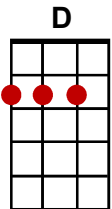

Wagon Wheel

(Old Crow Medicine Show)

Intro: **G D Em C G D C C**

G **D**
 Headed down south to the land of the pines
Em **C**
 And I'm thumbin' my way into North Caroline
G **D** **C** **C**
 Starin' up the road, and pray to God I see headlights

G **D**
 I made it down the coast in seventeen hours
Em **C**
 Pickin' me a bouquet of dogwood flowers
G **D** **C** **C**
 And I'm a-hopin' for Raleigh, I can see my baby tonight

Chorus: **G** **D**
 So rock me mama like a wagon wheel
Em **C**
 Rock me mama anyway you feel
G **D** **C** **C**
 Hey ...ey, mama rock me
G **D**
 Rock me mama like the wind and the rain
Em **C**
 Rock me mama like a south-bound train
G **D** **C** **C**
 Hey ...ey, mama rock me

G D Em C G D C C

G **D**
 Runnin' from the cold up in New England
Em **C**
 I was born to be a fiddler in an old-time stringband
G **D** **C** **C**
 My baby plays the gui-tar, I pick a ukulele now

G **D**
 Oh, the North country winters keep a-gettin' me now
Em **C**
 Lost my money playin' poker so I had to up and leave
G **D** **C** **C**
 But I ain't a-turnin' back, to livin' that old life no more

Chorus:

G D Em C G D C C

Wagon Wheel (Cont'd)

(Play single strokes for this verse)

G **D**
 Walkin' to the south, out of Ro-an-oke
Em **C**
 I caught a trucker out of Philly, had a nice long toke
G **D**
 But he's a-headed west from the Cumberland Gap
C *(Start strumming again)*
 To Johnson City, Tennessee