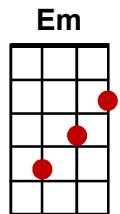

Wagon Wheel

(Old Crow Medicine Show)

Intro: **G D Em C G D C C**

G **D**
 Headed down south to the land of the pines
Em **C**
 And I'm thumbin' my way into North Caroline
G **D** **C** **C**
 Starin' up the road, and pray to God I see headlights

G **D**
 I made it down the coast in seventeen hours
Em **C**
 Pickin' me a bouquet of dogwood flowers
G **D** **C** **C**
 And I'm a-hopin' for Raleigh, I can see my baby tonight

Chorus: **G** **D**
 So rock me mama like a wagon wheel
Em **C**
 Rock me mama anyway you feel
G **D** **C** **C**
 Hey ...ey, mama rock me
G **D**
 Rock me mama like the wind and the rain
Em **C**
 Rock me mama like a south-bound train
G **D** **C** **C**
 Hey ...ey, mama rock me

G D Em C G D C C

G **D**
 Runnin' from the cold up in New England
Em **C**
 I was born to be a fiddler in an old-time stringband
G **D** **C** **C**
 My baby plays the gui-tar, I pick a ukulele now

G **D**
 Oh, the North country winters keep a-gettin' me now
Em **C**
 Lost my money playin' poker so I had to up and leave
G **D** **C** **C**
 But I ain't a-turnin' back, to livin' that old life no more

Chorus:

G D Em C G D C C

Wagon Wheel (Cont'd)

(Play single strokes for this verse)

G **D**
 Walkin' to the south, out of Ro-an-oke
Em **C**
 I caught a trucker out of Philly, had a nice long toke
G **D**
 But he's a-headed west from the Cumberland Gap
C *(Start strumming again)*
 To Johnson City, Tennessee