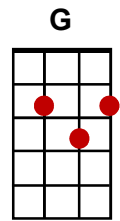

Wagon Wheel

(Old Crow Medicine Show)

Intro: **G D Em C G D C C**

G **D**
 Headed down south to the land of the pines
Em **C**
 And I'm thumbin' my way into North Caroline
G **D** **C** **C**
 Starin' up the road, and pray to God I see headlights

G **D**
 I made it down the coast in seventeen hours
Em **C**
 Pickin' me a bouquet of dogwood flowers
G **D** **C** **C**
 And I'm a-hopin' for Raleigh, I can see my baby tonight

Chorus: **G** **D**
 So rock me mama like a wagon wheel
Em **C**
 Rock me mama anyway you feel
G **D** **C** **C**
 Hey ...ey, mama rock me
G **D**
 Rock me mama like the wind and the rain
Em **C**
 Rock me mama like a south-bound train
G **D** **C** **C**
 Hey ...ey, mama rock me

G D Em C G D C C

G **D**
 Runnin' from the cold up in New England
Em **C**
 I was born to be a fiddler in an old-time stringband
G **D** **C** **C**
 My baby plays the gui-tar, I pick a ukulele now

G **D**
 Oh, the North country winters keep a-gettin' me now
Em **C**
 Lost my money playin' poker so I had to up and leave
G **D** **C** **C**
 But I ain't a-turnin' back, to livin' that old life no more

Chorus:

G D Em C G D C C

Wagon Wheel (Cont'd)

(Play single strokes for this verse)

G **D**
 Walkin' to the south, out of Ro-an-oke
Em **C**
 I caught a trucker out of Philly, had a nice long toke
G **D**
 But he's a-headed west from the Cumberland Gap
C *(Start strumming again)*
 To Johnson City, Tennessee