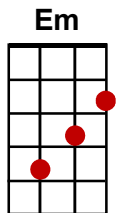

Chorus: **G** **D**
So rock me mama like a wagon wheel
Em **C**
Rock me mama anyway you feel
G **D** **C** **C**
Hey ...ey, mama rock me
G **D**
Rock me mama like the wind and the rain
Em **C**
Rock me mama like a south-bound train
G **D** **C** **C**
Hey ...ey, mama rock me