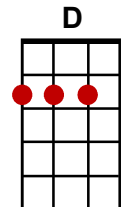

Wagon Wheel

(Old Crow Medicine Show)

Intro: **G D Em C G D C C**

G **D**
 Headed down south to the land of the pines
Em **C**
 And I'm thumbin' my way into North Caroline
G **D** **C** **C**
 Starin' up the road, and pray to God I see headlights

G **D**
 I made it down the coast in seventeen hours
Em **C**
 Pickin' me a bouquet of dogwood flowers
G **D** **C** **C**
 And I'm a-hopin' for Raleigh, I can see my baby tonight

Chorus: **G** **D**
 So rock me mama like a wagon wheel
Em **C**
 Rock me mama anyway you feel
G **D** **C** **C**
 Hey ...ey, mama rock me
G **D**
 Rock me mama like the wind and the rain
Em **C**
 Rock me mama like a south-bound train
G **D** **C** **C**
 Hey ...ey, mama rock me

G D Em C G D C C

G **D**
 Runnin' from the cold up in New England
Em **C**
 I was born to be a fiddler in an old-time stringband
G **D** **C** **C**
 My baby plays the gui-tar, I pick a ukulele now

G **D**
 Oh, the North country winters keep a-gettin' me now
Em **C**
 Lost my money playin' poker so I had to up and leave
G **D** **C** **C**
 But I ain't a-turnin' back, to livin' that old life no more

Chorus:

G D Em C G D C C

Wagon Wheel (Cont'd)

(Play single strokes for this verse)

G **D**
 Walkin' to the south, out of Ro-an-oke
Em **C**
 I caught a trucker out of Philly, had a nice long toke
G **D**
 But he's a-headed west from the Cumberland Gap
C *(Start strumming again)*
 To Johnson City, Tennessee