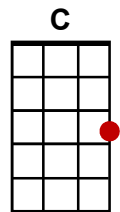

Wagon Wheel

(Old Crow Medicine Show)

Intro: **G D Em C G D C C**

G **D**
 Headed down south to the land of the pines
Em **C**
 And I'm thumbin' my way into North Caroline
G **D** **C** **C**
 Starin' up the road, and pray to God I see headlights

G **D**
 I made it down the coast in seventeen hours
Em **C**
 Pickin' me a bouquet of dogwood flowers
G **D** **C** **C**
 And I'm a-hopin' for Raleigh, I can see my baby tonight

Chorus: **G** **D**
 So rock me mama like a wagon wheel
Em **C**
 Rock me mama anyway you feel
G **D** **C** **C**
 Hey ...ey, mama rock me
G **D**
 Rock me mama like the wind and the rain
Em **C**
 Rock me mama like a south-bound train
G **D** **C** **C**
 Hey ...ey, mama rock me

G D Em C G D C C

G **D**
 Runnin' from the cold up in New England
Em **C**
 I was born to be a fiddler in an old-time stringband
G **D** **C** **C**
 My baby plays the gui-tar, I pick a ukulele now

G **D**
 Oh, the North country winters keep a-gettin' me now
Em **C**
 Lost my money playin' poker so I had to up and leave
G **D** **C** **C**
 But I ain't a-turnin' back, to livin' that old life no more

Chorus:

G D Em C G D C C

Wagon Wheel (Cont'd)

(Play single strokes for this verse)

G **D**
 Walkin' to the south, out of Ro-an-oke
Em **C**
 I caught a trucker out of Philly, had a nice long toke
G **D**
 But he's a-headed west from the Cumberland Gap
C *(Start strumming again)*
 To Johnson City, Tennessee