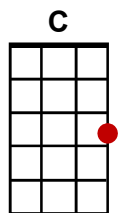

(Play single strokes for first three lines of chorus)

G **D**
So rock me mama like a wagon wheel
Em **C**
Rock me mama anyway you feel
G **D** **C** **C** *(Start strumming again)*
Hey ...ey, mama rock me
G **D**
Rock me mama like the wind and the rain
Em **C**
Rock me mama like a south-bound train
G **D** **C** **C** **G**↓
Hey ...ey, mama rock me...ee
<-----Slow down----->