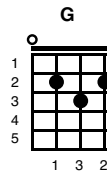

# Let It Snow! Let It Snow! Let It Snow!

Key of C

C
G7
C  
 Oh, the weather outside is frightful,  
D7
G7  
 But the fire is. so delightful,  
Dm
A7
Dm  
 And since we've no place to go,  
G7
C  
 Let it snow, let it snow, let it snow.

C
G7
C  
 It doesn't show signs of stopping,  
D7
G7  
 And I brought some corn for popping;  
Dm
A7
Dm  
 The lights aren't turned way down low,  
G7
C  
 Let it snow, let it snow, let it snow.

G
G  
 When we finally kiss good night,  
Am7
D7
G  
 How I'll hate going out in the storm;  
G
G  
 But if you really hold me tight,  
A7
D7
G
G7  
 All the way home I'll be warm.