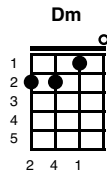

# Let It Snow! Let It Snow! Let It Snow!

Key of C

C
G7
C  
 Oh, the weather outside is frightful,  
D7
G7  
 But the fire is. so delightful,  
Dm
A7
Dm  
 And since we've no place to go,  
G7
C  
 Let it snow, let it snow, let it snow.

C
G7
C  
 It doesn't show signs of stopping,  
D7
G7  
 And I brought some corn for popping;  
Dm
A7
Dm  
 The lights aren't turned way down low,  
G7
C  
 Let it snow, let it snow, let it snow.

G
G  
 When we finally kiss good night,  
Am7
D7
G  
 How I'll hate going out in the storm;  
G
G  
 But if you really hold me tight,  
A7
D7
G
G7  
 All the way home I'll be warm.

C
G7
C  
 The fire is slowly dying,  
D7
G7  
 And, my dear, we're still good-bye-ing,  
Dm
A7
Dm  
 But as long as you love me so.  
G7
C  
 Let it snow, let it snow, let it snow

sing twice  
 repeat last line  
 2nd time