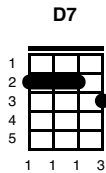

# Let It Snow! Let It Snow! Let It Snow!

Key of C

C
G7
C  
 Oh, the weather outside is frightful,  
D7
G7  
 But the fire is. so delightful,  
Dm
A7
Dm  
 And since we've no place to go,  
G7
C  
 Let it snow, let it snow, let it snow.

C
G7
C  
 It doesn't show signs of stopping,  
D7
G7  
 And I brought some corn for popping;  
Dm
A7
Dm  
 The lights aren't turned way down low,  
G7
C  
 Let it snow, let it snow, let it snow.

G
G  
 When we finally kiss good night,  
Am7
D7
G  
 How I'll hate going out in the storm;  
G
G  
 But if you really hold me tight,  
A7
D7
G
G7  
 All the way home I'll be warm.