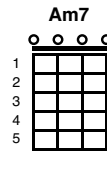

# Let It Snow! Let It Snow! Let It Snow!

Key of C

C
G7
C  
 Oh, the weather outside is frightful,  
D7
G7  
 But the fire is. so delightful,  
Dm
A7
Dm  
 And since we've no place to go,  
G7
C  
 Let it snow, let it snow, let it snow.

C
G7
C  
 It doesn't show signs of stopping,  
D7
G7  
 And I brought some corn for popping;  
Dm
A7
Dm  
 The lights aren't turned way down low,  
G7
C  
 Let it snow, let it snow, let it snow.

G
G  
 When we finally kiss good night,  
Am7
D7
G  
 How I'll hate going out in the storm;  
G
G  
 But if you really hold me tight,  
A7
D7
G
G7  
 All the way home I'll be warm.