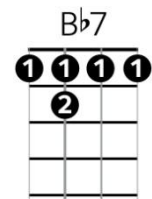

HE PLAYED HIS UKULELE AS THE SHIP WENT DOWN

F C7 F
Yoho, my lads, Yo ho

F Gm
I'll tell you the tale of the Nancy Lee,
C7 F
The ship that got shipwrecked at sea
F Gm
The bravest man was Captain Brown,

C7 F (Bb) F
'Cause he played his ukulele as the ship went down.

Dm Bb7 / A7 /

All the crew were in despair,

Dm G7 / C7 /

Some rushed here and others rushed there,

F Gm

But the Captain sat in the Captain's chair,

C7 F (Bb) F F C7 F

And he played his ukulele as the ship went down... Yoho, my lads, Yo ho

Dm Bb7 / A7 /
The cook's gone mad and the bosun's lame
Dm G7 / C7 /
The rudder has gone and the deck's a flame
F Gm
My G-string's flat, but all the same
C7 E (Bb) F F C7 F
I shall play my ukulele as the ship goes down Yoho, my lads, Yo ho

F Gm
The Captain's wife was on the ship
C7 F
And he was glad she'd made the trip.
F Gm
But she could swim, she might not drown
C7 E (Bb) F
So he tied her to the anchor as the ship went down

Dm Bb7 / A7 /
They sprung a leak just after dark
Dm G7 / C7 /
Ad through a hole came a hungry shark
F Gm
It bit the Skipper near the water mark
C7 E (Bb) F F C7 F
As he played his ukulele when the ship went down. Yoho, my lads, Yo ho