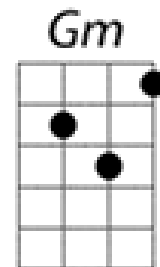

Dm Bb7 / A7 /

All the crew were in despair,

Dm G7 / C7 /

Some rushed here and others rushed there,

F Gm

But the Captain sat in the Captain's chair,

C7 F (Bb) F F C7 F

And he played his ukulele as the ship went down... Yoho, my lads, Yo ho

F Gm
The Bosun said to Stoker Jim

C7 F

You'll have to teach me how to swim

F Gm

The Stoker answered with a frown

C7 F (Bb) F

We can learn together as the ship goes down

Dm Bb7 / A7 /

The Captain said to Fireman Mose

Dm G7 / C7 /

Get straight into your fireman's clothes

F Gm

And while you stand and play your hose

C7 F (Bb) F F C7 F

I'll play my ukulele as the ship goes down. Yoho, my lads, Yo ho

Yoho, my lads, Yoho (optional instrumental)

F Gm
The skipper shouted fore and aft

C7 F

I'll have no slackers aboard this craft

F Gm

So understand said Captain Brown

C7 F (Bb) F

I want everybody present when the ship goes down