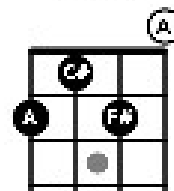

# The Doors

**Am** **F#m**  
1. You know that it would be untrue  
**Am** **F#m**  
You know that I would be a liar  
**Am** **F#m**  
If I was to say to you  
**Am** **F#m**  
Girl, we couldn't get much higher

F#m/A chord  
ukulele

**G** **A** **D** (**Bm7**)  
Come on baby, light my fire  
**G** **A** **D** (**Bm7**)  
Come on baby, light my fire  
**G** **D** **E7**  
Try to set the night on fire

**Am** **F#m**  
2. The time to hesitate is through  
**Am** **F#m**  
No time to wallow in the mire  
**Am** **F#m**  
Try now we can only lose  
**Am** **F#m**  
And our love become a funeral pyre *Chorus*

Repeat verse 2 + Chorus

Repeat verse 1 + chorus

Ending

**G** **A** **D** **G** **A** **D**  
Come on baby, light my fire Come on baby, light my fire  
**F** **C** **D** **F** **C** **D**  
Try to set the night on fire Try to set the night on fire