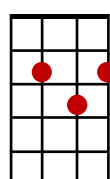

Maggie Intro: 4 *Slow strums* C G7 C C

C C7 F
I wandered today to the hills Maggie, to
C D G
watch the scene be-low,

C C7 F
The creek and the creaking old mill Maggie, as
C G7 C C7
we used to, long, long ago,

F C
The green grove is gone from the hills Maggie
G D7 G G7
where once the dai-sies sprung,,

C C7 F
The creaking old mill is still Maggie
C G7 C C
Since you and I were young.

C C7 F
2. Oh they say that I'm feeble with age Maggie,
C D G7
My steps are much slower than then,

C C7 F
My face is a well written page Maggie,
C G7 C C7
And time all alone was the pen.

F C
||: They say we have outlived our time Maggie
G D7 G G7
As dated as songs that we've sung,

C C7 F
But to me you're as fair as you were Maggie,
C G7 C C
When you and I were young. :||

Outro: C G7 F / / / C↓
When you and I were young.

Saturday Strummers

C

G7

C7

F

G

D7