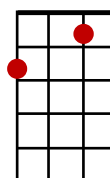

Maggie Intro: 4 *Slow strums* C G7 C C

C C7 F
I wandered today to the hills Maggie, to
C D G
watch the scene be-low,

C C7 F
The creek and the creaking old mill Maggie, as
C G7 C C7
we used to, long, long ago,

F C
The green grove is gone from the hills Maggie
G D7 G G7
where once the dai-sies sprung,,

C C7 F
The creaking old mill is still Maggie
C G7 C C
Since you and I were young.

C C7 F
2. Oh they say that I'm feeble with age Maggie,
C D G7
My steps are much slower than then,

C C7 F
My face is a well written page Maggie,
C G7 C C7
And time all alone was the pen.

F C
||: They say we have outlived our time Maggie
G D7 G G7
As dated as songs that we've sung,

C C7 F
But to me you're as fair as you were Maggie,
C G7 C C
When you and I were young. :||

Outro: C G7 F / / / C↓
When you and I were young.

Saturday Strummers

C

G7

C7

F

G

D7