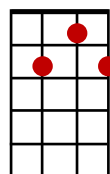

Maggie Intro: 4 *Slow strums* C G7 C C

C C7 F
I wandered today to the hills Maggie, to
C D G
watch the scene be-low,

C C7 F
The creek and the creaking old mill Maggie, as
C G7 C C7
we used to, long, long ago,

F C
The green grove is gone from the hills Maggie
G D7 G G7
where once the dai-sies sprung,,

C C7 F
The creaking old mill is still Maggie
C G7 C C
Since you and I were young.

C C7 F
2. Oh they say that I'm feeble with age Maggie,
C D G7
My steps are much slower than then,

C C7 F
My face is a well written page Maggie,
C G7 C C7
And time all alone was the pen.

F C
||: They say we have outlived our time Maggie
G D7 G G7
As dated as songs that we've sung,

C C7 F
But to me you're as fair as you were Maggie,
C G7 C C
When you and I were young. :||

Outro: C G7 F / / / C↓
When you and I were young.

Saturday Strummers

C

G7

C7

F

G

D7