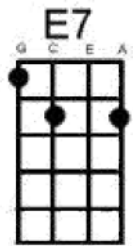

A
Prepare yourself, you know it's a must

D
Gotta have a friend in Jesus

A
So you know that when you die

E7 **A**
He's gonna recommend you to the Spirit in the Sky
Spirit in the Sky