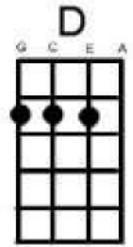

# Spirit In The Sky

Intro:- (A/////D-C A/////C-D) x2

**A**  
When I die and they lay me to rest

**D**  
Gonna go to the place that's the best

**A**  
When they lay me down to die

**E7** **A**  
Goin' on up to the Spirit in the Sky

**Chorus:-**

**A**  
Goin' on up to the Spirit in the Sky  
*Spirit in the Sky*

**D**  
That's where I'm gonna go when I die - *when I die*

**A**  
When I die and they lay me to rest

**E7** **A** (A/////D-C A/////C-D)  
I'm gonna go to the place that's the best

**Chorus:-**

**A**  
Never been a sinner, I've never sinned

**D**  
I've got a friend in Jesus

**A**  
So you know that when I die

**E7** **A**  
He's gonna set me up with the Spirit in the Sky

**Chorus:-** .....Go to the place that's the best, Go to the place that's the best