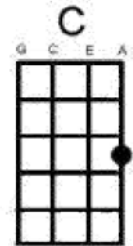

# Spirit In The Sky

Intro:- (A/////D-C A/////C-D) x2

**A**  
When I die and they lay me to rest

**D**  
Gonna go to the place that's the best

**A**  
When they lay me down to die

**E7** **A**  
Goin' on up to the Spirit in the Sky

**Chorus:-**

**A**  
Goin' on up to the Spirit in the Sky  
*Spirit in the Sky*

**D**  
That's where I'm gonna go when I die - *when I die*

**A**  
When I die and they lay me to rest

**E7** **A** (A/////D-C A/////C-D)  
I'm gonna go to the place that's the best