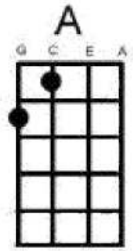

# Spirit In The Sky

Intro:- (A/////D-C A/////C-D) x2

**A**  
When I die and they lay me to rest

**D**  
Gonna go to the place that's the best

**A**  
When they lay me down to die

**E7** **A**  
Goin' on up to the Spirit in the Sky

**Chorus:-**

**A**  
Goin' on up to the Spirit in the Sky  
*Spirit in the Sky*

**D**  
That's where I'm gonna go when I die - *when I die*

**A**  
When I die and they lay me to rest

**E7** **A** (A/////D-C A/////C-D)  
I'm gonna go to the place that's the best