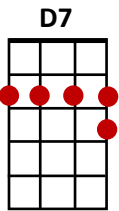

Teddy Bear Key of G Elvis Presley

G C G
Baby let me be, your lovin' Teddy Bear

C G
Put a chain around my neck, and lead me anywhere
D / / / / (NC) G G7

Oh let me be. Your teddy bear.

C D7 C D7
I don't wanna be a tiger Cause tigers play too rough

C D7 C D7 G / / / /
I don't wanna be a lion 'Cause lions ain't the kind you love enough.

(NC) G
Just wanna be, your Teddy Bear

C G
Put a chain around my neck and lead me anywhere
D / / / / (NC) G

Oh let me be. Your teddy bear.

G C G
Baby let me be, around you every night

C G
Run your fingers through my hair, And cuddle me real tight
D / / / / (NC) G

Oh let me be. Your teddy bear.

C D7 C D7
I don't wanna be a tiger Cause tigers play too rough