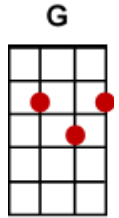

Teddy Bear Key of G Elvis Presley

G C G
Baby let me be, your lovin' Teddy Bear

C G
Put a chain around my neck, and lead me anywhere
D / / / / (NC) G G7

Oh let me be. Your teddy bear.

C D7 C D7
I don't wanna be a tiger Cause tigers play too rough

C D7 C D7 G / / / /
I don't wanna be a lion 'Cause lions ain't the kind you love enough.

(NC) G
Just wanna be, your Teddy Bear

C G
Put a chain around my neck and lead me anywhere
D / / / / (NC) G

Oh let me be. Your teddy bear.

G C G
Baby let me be, around you every night

C G
Run your fingers through my hair, And cuddle me real tight
D / / / / (NC) G

Oh let me be. Your teddy bear.

C D7 C D7
I don't wanna be a tiger Cause tigers play too rough