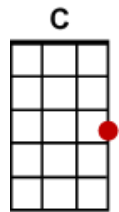

Teddy Bear Key of G Elvis Presley

G C G
Baby let me be, your lovin' Teddy Bear

C G
Put a chain around my neck, and lead me anywhere
D / / / / (NC) G G7

Oh let me be. Your teddy bear.

C D7 C D7
I don't wanna be a tiger Cause tigers play too rough

C D7 C D7 G / / / /
I don't wanna be a lion 'Cause lions ain't the kind you love enough.

(NC) G
Just wanna be, your Teddy Bear

C G
Put a chain around my neck and lead me anywhere
D / / / / (NC) G

Oh let me be. Your teddy bear.

G C G
Baby let me be, around you every night

C G
Run your fingers through my hair, And cuddle me real tight
D / / / / (NC) G

Oh let me be. Your teddy bear.

C D7 C D7
I don't wanna be a tiger Cause tigers play too rough