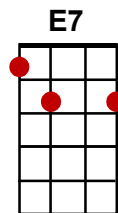

The Night Has A Thousand Eyes

(Bobby Vee, 1962)

INTRO: C F/ G/ (x2)

C E7 Am
They say that you're a runaround lover,

Dm G7 C F/ G/
Though you say it isn't so.

C E7 Am
But if you put me down for another,

D G [Stop]
I'll know, believe me, I'll know.

CHORUS: n/c Am Em Am
'Cause the night has a thousand eyes,
Em Dm G7 Cmaj7 Am
And a thousand eyes can't help but see,

Dm G7 Em7 A7
If you are true to me.

Dm G7 Cmaj7 Am
So remember when you tell those little white lies,

Dm G7↓ [Stop] C G7
That the night has a thousand eyes.

C E7 Am
You say that you're at home when you phone me,

Dm G7 C F/ G/
And how much you really care.

C E7 Am
Though you keep telling me that you're lonely,

D G [Stop]
I'll know if someone is there.

CHORUS:

C E7 Am
One of these days you're gonna be sorry,

Dm G7 C F/ G/
Cause your game I'm gonna play.

C E7 Am
And you'll find out without really tryin',

D G [Stop]
Each time that my kisses stray.

Cont'd