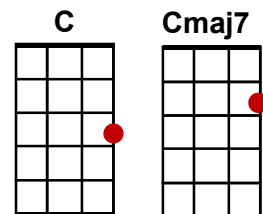

The Night Has A Thousand Eyes

(Bobby Vee, 1962)

INTRO: C F/ G/ (x2)

C E7 Am
They say that you're a runaround lover,

Dm G7 C F/ G/
Though you say it isn't so.

C E7 Am
But if you put me down for another,

D G [Stop]
I'll know, believe me, I'll know.

CHORUS: n/c Am Em Am
'Cause the night has a thousand eyes,
Em Dm G7 Cmaj7 Am
And a thousand eyes can't help but see,

Dm G7 Em7 A7
If you are true to me.

Dm G7 Cmaj7 Am
So remember when you tell those little white lies,

Dm G7↓ [Stop] C G7
That the night has a thousand eyes.

C E7 Am
You say that you're at home when you phone me,

Dm G7 C F/ G/
And how much you really care.

C E7 Am
Though you keep telling me that you're lonely,

D G [Stop]
I'll know if someone is there.

CHORUS:

C E7 Am
One of these days you're gonna be sorry,

Dm G7 C F/ G/
Cause your game I'm gonna play.

C E7 Am
And you'll find out without really tryin',

D G [Stop]
Each time that my kisses stray.

Cont'd