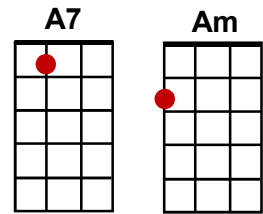

The Night Has A Thousand Eyes

(Bobby Vee, 1962)

INTRO: C F/ G/ (x2)

C E7 Am
They say that you're a runaround lover,

Dm G7 C F/ G/
Though you say it isn't so.

C E7 Am
But if you put me down for another,

D G [Stop]
I'll know, believe me, I'll know.

CHORUS: n/c Am Em Am
'Cause the night has a thousand eyes,
Em Dm G7 Cmaj7 Am
And a thousand eyes can't help but see,

Dm G7 Em7 A7
If you are true to me.

Dm G7 Cmaj7 Am
So remember when you tell those little white lies,

Dm G7↓ [Stop] C G7
That the night has a thousand eyes.

C E7 Am
You say that you're at home when you phone me,

Dm G7 C F/ G/
And how much you really care.

C E7 Am
Though you keep telling me that you're lonely,

D G [Stop]
I'll know if someone is there.

CHORUS:

C E7 Am
One of these days you're gonna be sorry,

Dm G7 C F/ G/
Cause your game I'm gonna play.

C E7 Am
And you'll find out without really tryin',

D G [Stop]
Each time that my kisses stray.

Cont'd