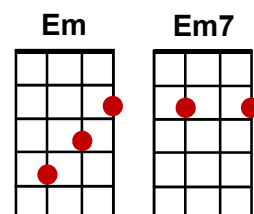

The Night Has A Thousand Eyes

(Bobby Vee, 1962)

INTRO: C F/ G/ (x2)

C E7 Am
They say that you're a runaround lover,

Dm G7 C F/ G/
Though you say it isn't so.

C E7 Am
But if you put me down for another,

D G [Stop]
I'll know, believe me, I'll know.

CHORUS: n/c Am Em Am
'Cause the night has a thousand eyes,
Em Dm G7 Cmaj7 Am
And a thousand eyes can't help but see,

Dm G7 Em7 A7
If you are true to me.

Dm G7 Cmaj7 Am
So remember when you tell those little white lies,

Dm G7↓ [Stop] C G7
That the night has a thousand eyes.

C E7 Am
You say that you're at home when you phone me,

Dm G7 C F/ G/
And how much you really care.

C E7 Am
Though you keep telling me that you're lonely,

D G [Stop]
I'll know if someone is there.

CHORUS:

C E7 Am
One of these days you're gonna be sorry,

Dm G7 C F/ G/
Cause your game I'm gonna play.

C E7 Am
And you'll find out without really tryin',

D G [Stop]
Each time that my kisses stray.

Cont'd