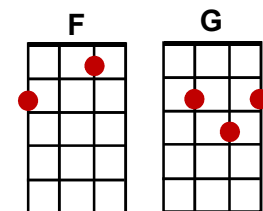

The Night Has A Thousand Eyes

(Bobby Vee, 1962)

INTRO: C F/ G/ (x2)

C E7 Am
They say that you're a runaround lover,

Dm G7 C F/ G/
Though you say it isn't so.

C E7 Am
But if you put me down for another,

D G [Stop]
I'll know, believe me, I'll know.

CHORUS: n/c Am Em Am
'Cause the night has a thousand eyes,
Em Dm G7 Cmaj7 Am
And a thousand eyes can't help but see,

Dm G7 Em7 A7
If you are true to me.

Dm G7 Cmaj7 Am
So remember when you tell those little white lies,

Dm G7↓ [Stop] C G7
That the night has a thousand eyes.

C E7 Am
You say that you're at home when you phone me,

Dm G7 C F/ G/
And how much you really care.

C E7 Am
Though you keep telling me that you're lonely,

D G [Stop]
I'll know if someone is there.

CHORUS:

C E7 Am
One of these days you're gonna be sorry,

Dm G7 C F/ G/
Cause your game I'm gonna play.

C E7 Am
And you'll find out without really tryin',

D G [Stop]
Each time that my kisses stray.

Cont'd