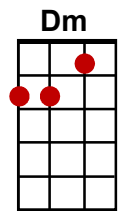

The Night Has A Thousand Eyes

(Bobby Vee, 1962)

INTRO: C F/ G/ (x2)

C E7 Am
They say that you're a runaround lover,

Dm G7 C F/ G/
Though you say it isn't so.

C E7 Am
But if you put me down for another,

D G [Stop]
I'll know, believe me, I'll know.

CHORUS: n/c Am Em Am
'Cause the night has a thousand eyes,
Em Dm G7 Cmaj7 Am
And a thousand eyes can't help but see,

Dm G7 Em7 A7
If you are true to me.

Dm G7 Cmaj7 Am
So remember when you tell those little white lies,

Dm G7↓ [Stop] C G7
That the night has a thousand eyes.

C E7 Am
You say that you're at home when you phone me,

Dm G7 C F/ G/
And how much you really care.

C E7 Am
Though you keep telling me that you're lonely,

D G [Stop]
I'll know if someone is there.

CHORUS:

C E7 Am
One of these days you're gonna be sorry,

Dm G7 C F/ G/
Cause your game I'm gonna play.

C E7 Am
And you'll find out without really tryin',

D G [Stop]
Each time that my kisses stray.

Cont'd