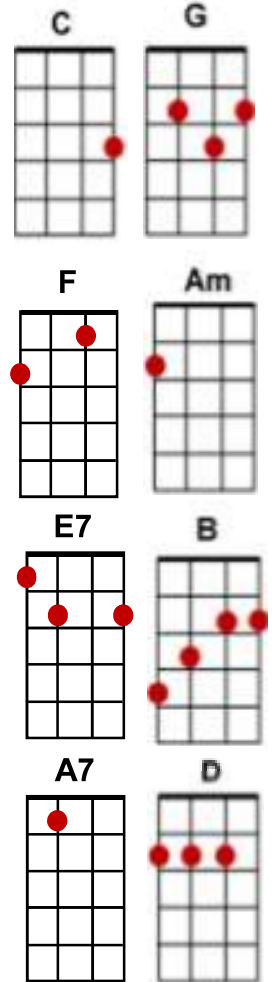

The Runaway Train

(Robert E. Massey / Harry Warren / Carson Robison)

6/8 Time

'Intro'

^C
The runaway train came down the track and she blew
^G
The runaway train came down the track and she blew
^C ^F ^C ^G
The runaway train came down the track her whistle wide and her throttle back
^C ^G ^C
And she blew blew blew blew

Am /// E7 /// Am /// E7 ///

'Introductory Verse' (Slow down strums)

^{Am} ^{E7} ^{Am} ^{E7}
T'was in the year of '89 on that old Great Western line
^{Am} ^{E7} ^{Am}
When the winter wind was blowin' shrill (*whistle*)
^{Am} ^{E7} ^{Am} ^{E7}
The rails were froze the wheels were cold then the air brakes wouldn't hold
^B ^B ^{E7}
And Number 9 came roaring down the hill oh

^C
The runaway train came down the track and she blew
^G
The runaway train came down the track and she blew
^C ^F ^C ^G
The runaway train came down the track her whistle wide and her throttle back
^C ^G ^C
And she blew blew blew blew

^C
The engineer said the train must halt and she blew
^G
The engineer said the train must halt and she blew
^C ^F ^C ^G
The engineer said the train must halt he said it was all the fireman's fault
^C ^G ^C
And she blew blew blew blew