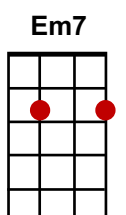

# White Sport Coat – Singing The Blues

**C** **Dm** **G7**  
A white sport coat and a pink carnation.

**F** **G7** **C** **G7**  
I'm all dressed up for the dance.

**C** **Dm** **G7** **F** **G7** **C / F / C**  
A white sport coat and a pink carnation. I'm all alone in romance

**G7** **C**  
Once you told me long ago. To the prom with me you'd go.

**D7**  
Now you've changed your mind it seems.

**G7**  
Someone else will hold my dreams.

**C** **Dm** **G7** **F** **G7** **C / F / C**  
A white sport coat and a pink carnation I'm in a blue, blue mood. (Sing again)

**C** **F**  
1. Well, I never felt more like singing the blues,

**C** **F** **G** **F**  
'Cos I never thought that I'd ever lose, your love dear,

**G7** **C / F / C / G7 /**  
Why d'you do me this way.

**C** **F**  
3. Well, I never felt more like running away,

**C** **F** **G** **F**  
But why should I go 'cos I couldn't stay, without you,

**G7** **C**  
You got me singing the blues (repeat from start. Ending repeat the last line twice)