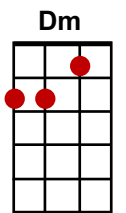

# White Sport Coat – Singing The Blues

**C** **Dm** **G7**  
A white sport coat and a pink carnation.

**F** **G7** **C** **G7**  
I'm all dressed up for the dance.

**C** **Dm** **G7** **F** **G7** **C / F / C**  
A white sport coat and a pink carnation. I'm all alone in romance

**G7** **C**  
Once you told me long ago. To the prom with me you'd go.

**D7**  
Now you've changed your mind it seems.

**G7**  
Someone else will hold my dreams.

**C** **Dm** **G7** **F** **G7** **C / F / C**  
A white sport coat and a pink carnation I'm in a blue, blue mood. (Sing again)

**C** **F**  
1. Well, I never felt more like singing the blues,

**C** **F** **G** **F**  
'Cos I never thought that I'd ever lose, your love dear,

**G7** **C / F / C / G7 /**  
Why d'you do me this way.

**C** **F**  
3. Well, I never felt more like running away,

**C** **F** **G** **F**  
But why should I go 'cos I couldn't stay, without you,

**G7** **C**  
You got me singing the blues (repeat from start. Ending repeat the last line twice)