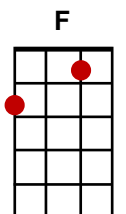

# White Sport Coat – Singing The Blues

**C** **Dm** **G7**  
A white sport coat and a pink carnation.

**F** **G7** **C** **G7**  
I'm all dressed up for the dance.

**C** **Dm** **G7** **F** **G7** **C / F / C**  
A white sport coat and a pink carnation. I'm all alone in romance

**G7** **C**  
Once you told me long ago. To the prom with me you'd go.

**D7**  
Now you've changed your mind it seems.

**G7**  
Someone else will hold my dreams.

**C** **Dm** **G7** **F** **G7** **C / F / C**  
A white sport coat and a pink carnation I'm in a blue, blue mood. (Sing again)

**C** **F**  
1. Well, I never felt more like singing the blues,

**C** **F** **G** **F**  
'Cos I never thought that I'd ever lose, your love dear,

**G7** **C / F / C / G7 /**  
Why d'you do me this way.

**C** **F**  
3. Well, I never felt more like running away,

**C** **F** **G** **F**  
But why should I go 'cos I couldn't stay, without you,

**G7** **C**  
You got me singing the blues (repeat from start. Ending repeat the last line twice)