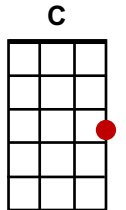

# White Sport Coat – Singing The Blues

**C** **Dm** **G7**  
A white sport coat and a pink carnation.

**F** **G7** **C** **G7**  
I'm all dressed up for the dance.

**C** **Dm** **G7** **F** **G7** **C / F / C**  
A white sport coat and a pink carnation. I'm all alone in romance

**G7** **C**  
Once you told me long ago. To the prom with me you'd go.

**D7**  
Now you've changed your mind it seems.

**G7**  
Someone else will hold my dreams.

**C** **Dm** **G7** **F** **G7** **C / F / C**  
A white sport coat and a pink carnation I'm in a blue, blue mood. (Sing again)

**C** **F**  
1. Well, I never felt more like singing the blues,

**C** **F** **G** **F**  
'Cos I never thought that I'd ever lose, your love dear,

**G7** **C / F / C / G7 /**  
Why d'you do me this way.

**C** **F**  
3. Well, I never felt more like running away,

**C** **F** **G** **F**  
But why should I go 'cos I couldn't stay, without you,

**G7** **C**  
You got me singing the blues (repeat from start. Ending repeat the last line twice)