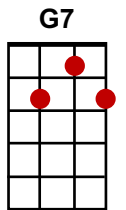

# White Sport Coat – Singing The Blues

**C** **Dm** **G7**  
A white sport coat and a pink carnation.

**F** **G7** **C** **G7**  
I'm all dressed up for the dance.

**C** **Dm** **G7** **F** **G7** **C / F / C**  
A white sport coat and a pink carnation. I'm all alone in romance

**G7** **C**  
Once you told me long ago. To the prom with me you'd go.

**D7**  
Now you've changed your mind it seems.

**G7**  
Someone else will hold my dreams.

**C** **Dm** **G7** **F** **G7** **C / F / C**  
A white sport coat and a pink carnation I'm in a blue, blue mood. (Sing again)

**C** **F**  
1. Well, I never felt more like singing the blues,

**C** **F** **G** **F**  
'Cos I never thought that I'd ever lose, your love dear,

**G7** **C / F / C / G7 /**  
Why d'you do me this way.

**C** **F**  
3. Well, I never felt more like running away,

**C** **F** **G** **F**  
But why should I go 'cos I couldn't stay, without you,

**G7** **C**  
You got me singing the blues (repeat from start. Ending repeat the last line twice)