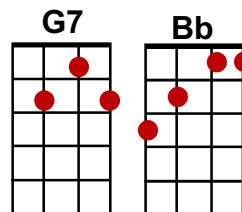

Intro | C / G / | C / / / |

1 **Men**
C / G Dm
What would you think if I sang out of tune
F / G C
Would you stand up and walk out on me?
C / G Dm
Lend me your ears and I'll sing you a song
F / G C
And I'll try not to sing out of key,

Chorus
All
2 Bb / F / C
Oh I get by with a little help from my friends
Bb / F / C
Hm, I get high with a little help from my friends
F C
Uh, I'm gonna try with a little help from my friends

2 **Men**
G G7
C / G Dm
What do I do when my love is away?

Ladies
F / G / C
Does it worry you to be alone?

Men
C / G Dm
How do I feel by the end of the day?

Ladies
F / G / C
Are you sad because you're on your own?

Chorus
All
3 Bb / F / C
No I get by with a little help from my friends
Bb / F / C
Hm, I get high with a little help from my friends
F C
Uh, I'm gonna try with a little help from my friends

Ladies
Am D7
Do you need anybody?

Men
C Bb F
I need somebody to love

Ladies
Am D7
Could it be anybody?

Men
C / Bb F
I want somebody to love

3 **Ladies**
C / G Dm
Do you believe in a love at first sight ?

Men
F / G / C
Yes I'm certain, that it happens all the time

Ladies
C / G Dm
What do you see when you turn off the light?

Men
F / G C
I can't tell you but I know it's mine