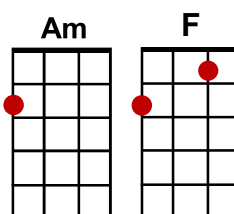

Ladies
F / G / C
Are you sad because you're on your own?

Chorus
All
3 Bb / F / C
No I get by with a little help from my friends
Bb / F / C
Hm, I get high with a little help from my friends
F C
Uh, I'm gonna try with a little help from my friends