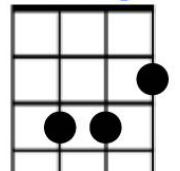

You'll Never Walk Alone in G *Starts low* (Rogers & Hammerstein)

(Strumming: Simple down strums ↓ ↓ or double triplets **D U D D U D**)

G **D7**
When you walk through a storm Hold your head up high

C **G** **D** **(Dm)**
And don't be afraid of the dark

Cdim7

Am **F** **C** **Am**
At the end of the storm Is a golden sky

F **Dm** **G7**
And the sweet silver song of a lark

Gmaj7

C **Cdim7**
Walk on through the wind

D7

G **A7**
Walk on through the rain

Gaug

G **Gmaj7** **C** **D7**
Though your dreams be tossed and blown

G **Gaug** **C** **A7**
*Walk on, walk on With hope in your heart

Bm7

G **Gaug** **Bm7**
And you'll never walk a-lone

G **C** **G** **D7** (back to * or beginning)
You'll never walk a-lone