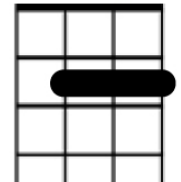

You'll Never Walk Alone in G *Starts low* (Rogers & Hammerstein)

(Strumming: Simple down strums ↓ ↓ or double triplets **D U D D U D**)

G **D7**
When you walk through a storm Hold your head up high

C **G** **D** **(Dm)**
And don't be afraid of the dark

Cdim7

Am **F** **C** **Am**
At the end of the storm Is a golden sky

F **Dm** **G7**
And the sweet silver song of a lark

Gmaj7

C **Cdim7**
Walk on through the wind

D7

G **A7**
Walk on through the rain

Gaug

G **Gmaj7** **C** **D7**
Though your dreams be tossed and blown

G **Gaug** **C** **A7**
*Walk on, walk on With hope in your heart

Bm7

G **Gaug** **Bm7**
And you'll never walk a-lone

G **C** **G** **D7** (back to * or beginning)
You'll never walk a-lone