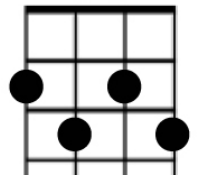

You'll Never Walk Alone in G *Starts low* (Rogers & Hammerstein)

(Strumming: Simple down strums ↓ ↓ or double triplets **D U D D U D**)

G **D7**
When you walk through a storm Hold your head up high

C **G** **D** **(Dm)**
And don't be afraid of the dark

Cdim7

Am **F** **C** **Am**
At the end of the storm Is a golden sky

F **Dm** **G7**
And the sweet silver song of a lark

Gmaj7

C **Cdim7**
Walk on through the wind

D7

G **A7**
Walk on through the rain

Gaug

G **Gmaj7** **C** **D7**
Though your dreams be tossed and blown

G **Gaug** **C** **A7**
*Walk on, walk on With hope in your heart

Bm7

G **Gaug** **Bm7**
And you'll never walk a-lone

G **C** **G** **D7** (back to * or beginning)
You'll never walk a-lone

ENDING, slowly **G**↓ **Gaug**↓ **C**↓ **D7**↓ **C****G**
You'll ne-ver walk a- lone